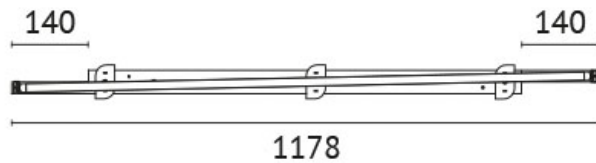

HAES-5401

quantity lamps: 1

Light up with: T16 G5

System power: 54 W

Power supply: with power supply

connection voltage: 230 V

protection class: 1

colour: white

dimension: L=1178 mm

Adresse/Kontakt