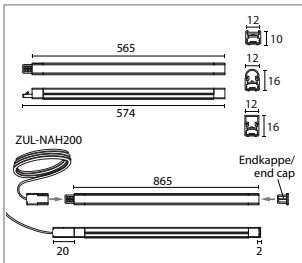

NAH-8NW7
Flache Abdeckung
NEUTRALWEISS 4000K
8W/ 24VDC
751 lm
CRI>80

30,00 €
exkl. MwSt *

NAHE-8NW7
Eckige Abdeckung
NEUTRALWEISS 4000K
8W/ 24VDC
780 lm
CRI>80

33,00 €
exkl. MwSt *

NAHR-8NW7
Runde Abdeckung
NEUTRALWEISS 4000K
8W/ 24VDC
CRI>80

A A+ A++

NATURAL WHITE 4000K
8W/24 VDC
751 lm
CRI>80