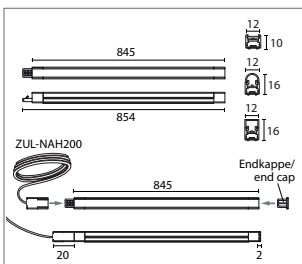

NAH-12NW7
Flache Abdeckung
NEUTRALWEISS 4000K
12W/ 24VDC
1081 lm
CRI>80

47,00 €
exkl. MwSt *

NAHE-12NW7
Eckige Abdeckung
NEUTRALWEISS 4000K
12W/ 24VDC
1114 lm
CRI>80

50,00 €
exkl. MwSt *

NAHR-12NW7
Runde Abdeckung
NEUTRALWEISS 4000K
12W/ 24VDC
CRI>80

A A+ A++

NATURAL WHITE 4000K
12W/24 VDC
1081 lm
CRI>80