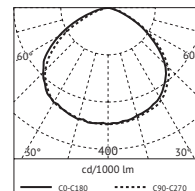

124,75 €
exkl. MwSt *