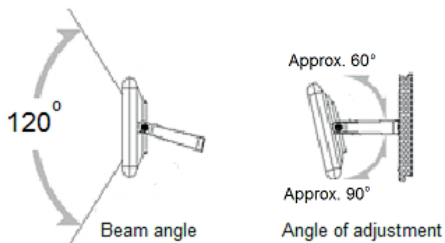

Alle Preise sind Bruttopreise (ohne Mehrwertsteuer)