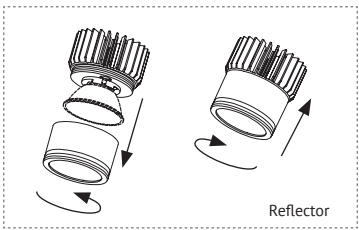

Reflector

DIL-R15 / DIL-R38 (DIL-7WW1)
DIL-R15B / DIL-R38B (DIL-13WW1)