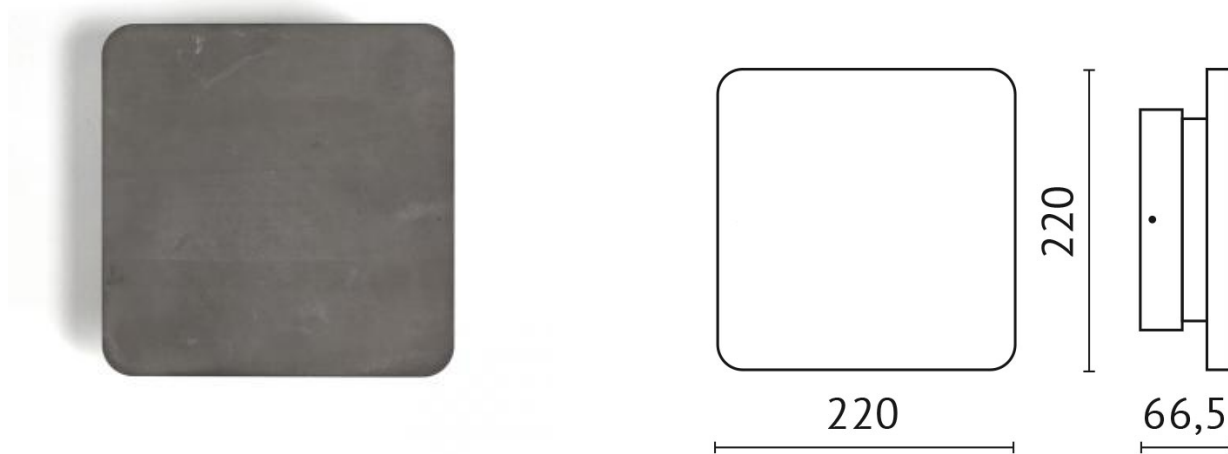

MIMIE-13SW

Luminous flux: 850 lm

colour temperature: 2700 K

beam angle: 360 °

connection voltage: 220-240 V

colour: grey

INFO*: The luminaire can be painted with a water-based paint

dimension: 220x220 mm

protection type: IP65

Adresse/Kontakt