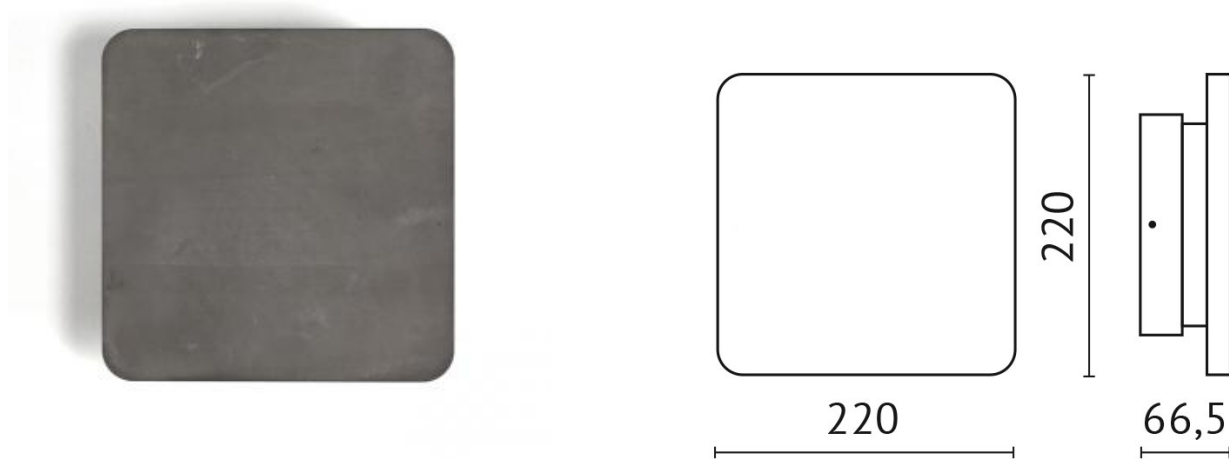

## MIMIE-13NW

**Luminous flux:** 945 lm

**colour temperature:** 4000 K

**beam angle:** 360 °

**connection voltage:** 220-240 V

**colour:** grey

**INFO\*:** The luminaire can be painted with a water-based paint

**protection type:** IP65

**dimension:** 220x220 mm