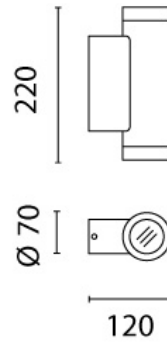

EMMI-3WW1

quantity lamps: 3

Light up with: POWER LED

System power: 3 W

Luminous flux: 223 lm

colour temperature: 3000 K

colour rendering index: CRI >80

beam angle: 50 °

Power supply: EVG

connection voltage: max 240 V

system efficiency: 41 lm/W

protection class: 2

mechanical load: IK06

outside diameter: 70 mm

weight: 1,400 kg

colour: white

dimension: W=120*H=220 mm

protection type: IP65

Adresse/Kontakt