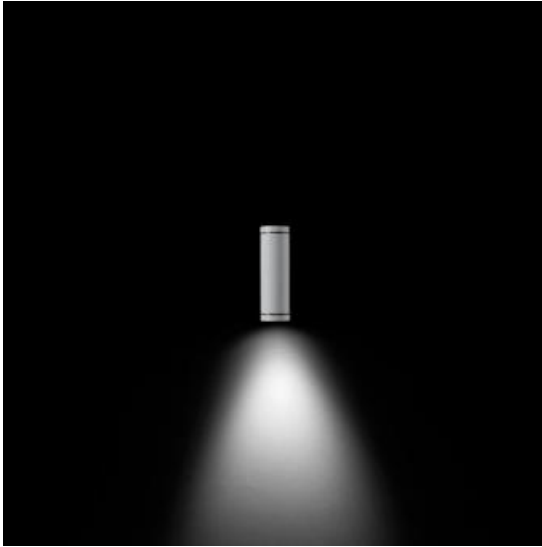

EMMI-3WW1

quantity lamps: 3

Light up with: POWER LED

System power: 3 W

Luminous flux: 223 lm

colour temperature: 3000 K

colour rendering index: CRI >80

beam angle: 50 °

Power supply: EVG

connection voltage: max 240 V

system efficiency: 41 lm/W

protection class: 2

mechanical load: IK06

outside diameter: 70 mm

weight: 1,400 kg

colour: white

dimension: W=120*H=220 mm

protection type: IP65

Adresse/Kontakt