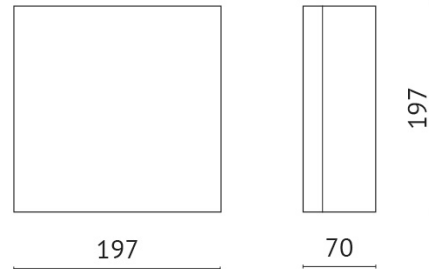

DIV-30NW1F

Light up with: POWER LED
System power: 30 W
Luminous flux: 2388 lm
colour temperature: 4000 K
colour rendering index: CRI >80
beam angle: 65 °
Power supply: with power supply
connection voltage: 220-240V 50/60Hz V
system efficiency: 80 lm/W
colour: white
material: Die-cast aluminum base, extruded aluminum body
version: Clear tempered glass diffuser
ldt intern: 5.2021
dimension: L=197*W=70*H=197 mm