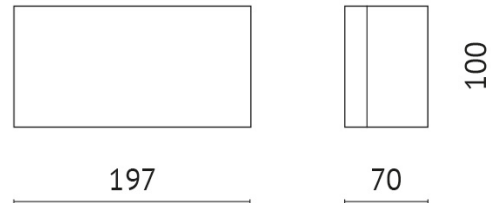

## DIV-15NW08

**Light up with:** POWER LED

**System power:** 15 W

**Luminous flux:** 1236 lm

**colour temperature:** 4000 K

**colour rendering index:** CRI >80

**beam angle:** 32 °

**Power supply:** with power supply

**connection voltage:** 220-240V 50/60Hz V

**system efficiency:** 82 lm/W

**protection class:** 1

**colour:** Ibiza sand

**material:** Die-cast aluminum base, extruded aluminum body

**version:** Clear tempered glass diffuser

**protection type:** IP65

**dimension:** L=197\*W=70\*H=100 mm

**ldt intern:** 5.2021