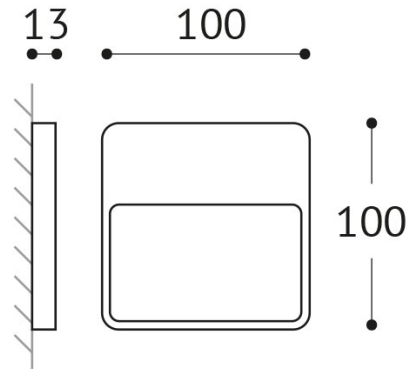

MOD-3WW6

Light up with: POWER LED
System power: 3 W
Luminous flux: 102 lm
colour temperature: 3000 K
colour rendering index: CRI >80
Power supply: incl. external power supply
connection voltage: DC 24 V
system efficiency: 34 lm/W
protection class: 3
colour: graphite
material: die-cast aluminum
version: asymmetric
INFO*: incl. Installation box
protection type: IP56
dimension: L=100*W=100*H=15 mm
ldt intern: 5.2021