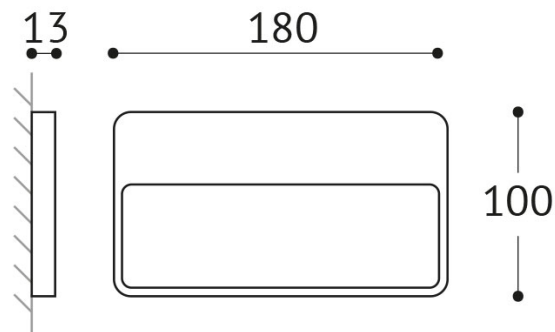

MOD-6WW08

Light up with: POWER LED

System power: 5 W

Luminous flux: 195 lm

colour temperature: 3000 K

colour rendering index: CRI >80

Power supply: incl. external power supply

connection voltage: DC 24 V

system efficiency: 39 lm/W

protection class: 3

colour: Ibiza sand

material: die-cast aluminum

version: asymmetric

INFO*: incl. Installation box

protection type: IP65

dimension: L=180*W=100*H=15 mm