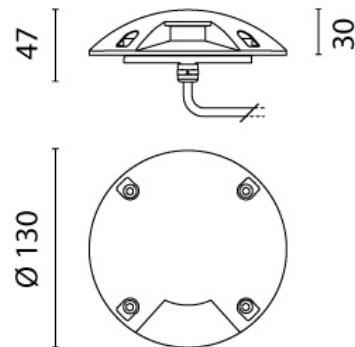

KAM130-1NW6

quantity lamps: 1
Light up with: SMD LED
System power: 1 W
Luminous flux: 36 lm
colour temperature: 4000 K
colour rendering index: CRI >80
Power supply: EVG
connection voltage: max 240 V
connected load: 4 W
system efficiency: 9 lm/W
energy efficiency: A++-A
protection class: 2
test certificates: CE
mechanical load: IK09
outside diameter: 130 mm
wall and ceiling cut: 225x128 mm
installation depth: 85 mm
weight: 0,60 kg
colour: anthracite
version: 1 emission
protection type: IP67