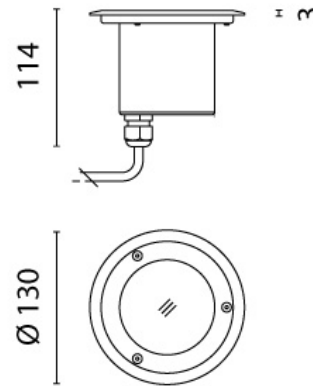

IDRA-3WW0F

quantity lamps: 3

Light up with: POWER LED

System power: 3 W

Luminous flux: 223 lm

colour temperature: 3000 K

colour rendering index: CRI >80

beam angle: 50 °

Power supply: has to be ordered separately

connection voltage: 24 V

connected load: 4,50 W

system efficiency: 50 lm/W

energy efficiency: A++-A

protection class: 3

test certificates: CE

mechanical load: IK09

outside diameter: 130 mm

installation depth: 130 mm

weight: 0,832 KG

colour: stainless steel

surface: stainless steel

version: transparent/rigid

protection type: IP67

dimension: H=114 mm