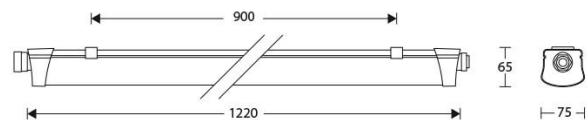

PROFLED-1200-40NW

System power: 40 W

Luminous flux: 4700 lm

colour temperature: 4000 K

colour rendering index: CRI >80

beam angle: 140 °

connection voltage: AC 230 V

system efficiency: 118 lm/W

protection class: 2

mechanical load: IK08

colour: white/grey

material: polycarbonate

version: Dimmable and DALI on request

INFO*: Ambient temperature without DV: -20°C to +45°C, food safe

lifespan: L80 B10; 50.000 h

protection type: IP66

dimension: L=1220*W=75*H=65 mm

Adresse/Kontakt