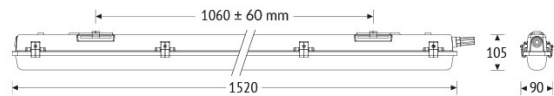

PACD-60NW152EQ

Light up with: LED

System power: 60 W

Luminous flux: 9000 lm

colour temperature: 4000 K

colour rendering index: CRI >80

system efficiency: 150 lm/W

protection class: 1

mechanical load: IK03

colour: light grey

material: housing made of glass-fibre reinforced polyester, acrylic glass tub opal translucent

lifespan: L80 B10; 50.000 h

dimension: L=1520*W=90*H=105 mm

protection type: IP65