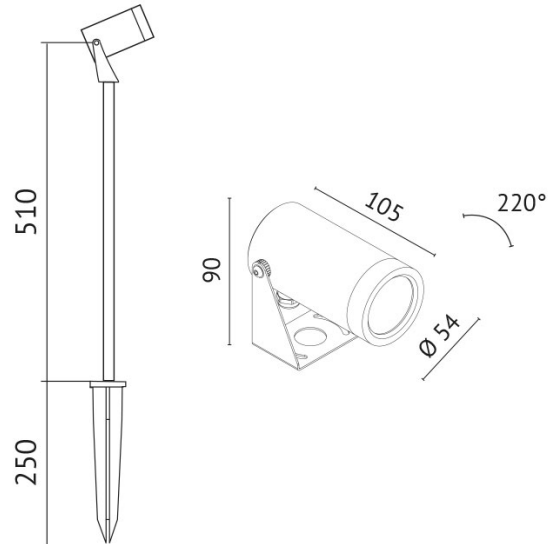

DXSL-54NW08

Light up with: POWER LED

System power: 6 W

Luminous flux: 149 lm

colour temperature: 4000 K

colour rendering index: CRI >80

beam angle: 52 °

pivotal: 220 °

Power supply: with power supply

connection voltage: 220-240V 50/60Hz V

system efficiency: 26 lm/W

protection class: 2

outside diameter: 54 mm

colour: bronze

material: housing: alu eloxiert

INFO*: Installation height: 510mm, spit height: 250mm

ldt intern: 5.2021

dimension: L=105*H=90 mm

protection type: IP65

Adresse/Kontakt