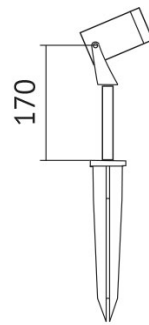

DXSM-54NW7S

Light up with: POWER LED

System power: 6 W

Luminous flux: 277 lm

colour temperature: 4000 K

colour rendering index: CRI >80

beam angle: 26 °

pivotal: 220 °

Power supply: with power supply

connection voltage: 220-240V 50/60Hz V

system efficiency: 46 lm/W

protection class: 2

outside diameter: 54 mm

colour: light grey

material: housing: alu eloxiert

INFO*: Installation height: 170mm, spit height: 250mm

ldt intern: 5.2021

dimension: L=105*H=90 mm

protection type: IP65

Adresse/Kontakt