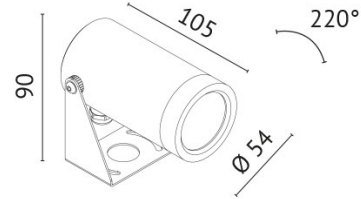

DXSM-54NW7S

Light up with: POWER LED

System power: 6 W

Luminous flux: 277 lm

colour temperature: 4000 K

colour rendering index: CRI >80

beam angle: 26 °

pivotal: 220 °

Power supply: with power supply

connection voltage: 220-240V 50/60Hz V

system efficiency: 46 lm/W

protection class: 2

outside diameter: 54 mm

colour: light grey

material: housing: alu eloxiert

INFO*: Installation height: 170mm, spit height: 250mm

ldt intern: 5.2021

dimension: L=105*H=90 mm

protection type: IP65

Adresse/Kontakt