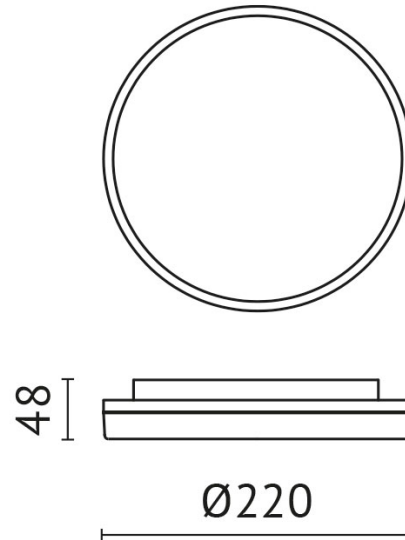

BLR-12WWSCW1

Light up with: SMD LED

System power: 12 W

colour rendering index: CRI >80

beam angle: 120 °

Power supply: with power supply

connection voltage: AC 230 V

protection class: 2

mechanical load: IK10

outside diameter: 220 mm

colour: white

material: PMMA

version: standard

INFO*: 3000K=1297lm (108 lm/W) 4000K=1337lm (111 lm/W), 6000K=1364lm (114 lm/W) - switchable between 3000K/4000K/6000K

lifespan: 45.000 h

ldt intern: 8.2021

dimension: H=48 mm

protection type: IP54