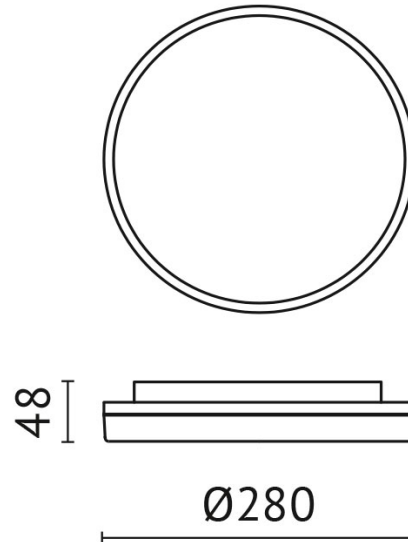

BLR-18WWSCW1

Light up with: SMD LED

System power: 18 W

colour rendering index: CRI >80

beam angle: 120 °

Power supply: with power supply

connection voltage: AC 230 V

protection class: 2

mechanical load: IK10

outside diameter: 280 mm

colour: white

material: PMMA

version: standard

INFO*: 3000K=1928lm (107 lm/W) 4000K=1988lm (110 lm/W), 6000K=2028lm (113 lm/W) - switchable between 3000K/4000K/6000K

lifespan: 45.000 h

ldt intern: 8.2021

dimension: H=48 mm

protection type: IP54

Adresse/Kontakt