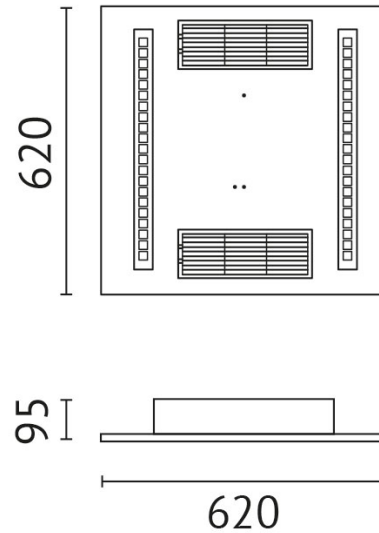

CLA-43NW-B1

Light up with: LED + TL-11-2P-UVC

System power: 43 W

Luminous flux: 3521 lm

colour temperature: 4000 K

colour rendering index: CRI >80

beam angle: 90 °

Power supply: Incl. Tridonic power supply - flickerfree

connection voltage: 50Hz, 220-240 V

system efficiency: 121 lm/W

protection class: 1

colour: white

version: Insertion light with UVC air disinfection

protection type: IP20

dimension: L=620*W=620*H=95 mm

UGR*: 16