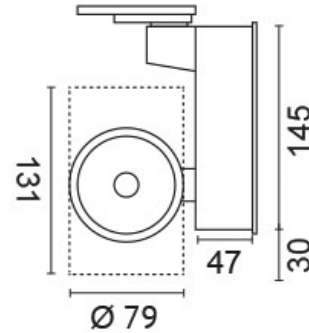

## BWS-30SW17-7F

**quantity lamps:** 1

**Light up with:** CoB-LED

**System power:** 26 W

**Luminous flux:** 2342 lm

**colour temperature:** 2700 K

**colour rendering index:** CRI >90

**beam angle:** 40 °

**pivotable:** 130 °

**Power supply:** with power supply

**connection voltage:** 220-240 V

**operating current:** 700 mA

**system efficiency:** 91 lm/W

**protection class:** 1

**outside diameter:** 79 mm

**weight:** 1,300 kg

**colour:** light grey

**material:** body in coated die-cast-aluminium, clear glass

**INFO\*:** with electronic 3-phase adapter

**dimension:** H=176\*W=126 mm