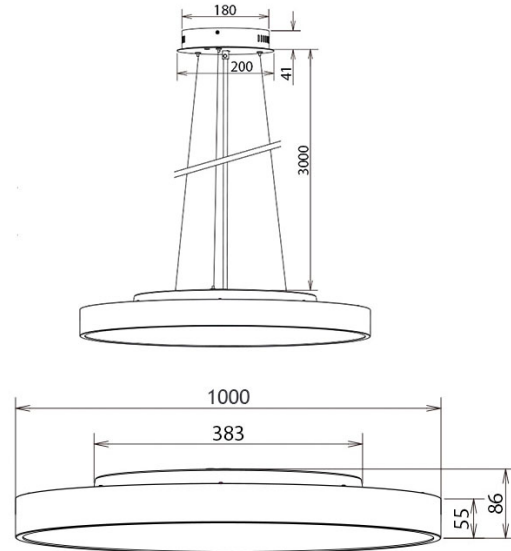

UAL-100WWNW31

Light up with: SMD LED

System power: 95 W

colour rendering index: CRI >80

beam angle: 120 °

Power supply: Incl. OSRAM power supply

connection voltage: AC 220-240 V

protection class: 1

outside diameter: 1000 mm

colour: white

surface: Opal PMMA Diffusor

material: aluminum

version: Cable suspension included in scope of delivery for pendulum mounting, L=3000mm

INFO*: 3000K=8903lm (94 lm/W) 4000K=10002lm (105 lm/W) - switchable from 3000/4000K on the rosette inside.

lifespan: > 50.000 h

protection type: IP40

ldt intern: 6.2021

dimension: H=86 mm

Adresse/Kontakt