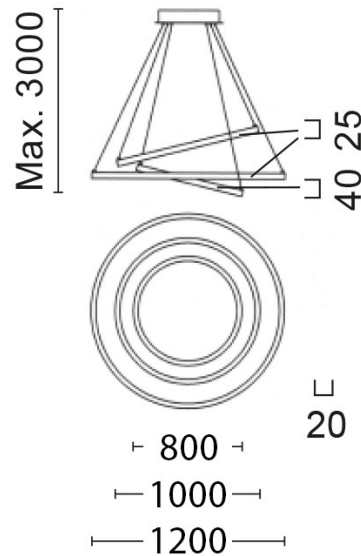

SUDR3-140SW1D

Light up with: SMD LED

System power: 140 W

colour temperature: 2700 K

colour rendering index: CRI >80

Power supply: Built-in electronic power supply inside ceiling rosette

connection voltage: 230 V

protection class: 1

weight: 13,600 kg

colour: white

material: aluminum

version: 2 direct, 1 direct/indirect polar distribution

dimension: Ø 800/1000/1200 mm

INFO Power supplies: Dimmable (Triac)

lifespan: 50.000 h