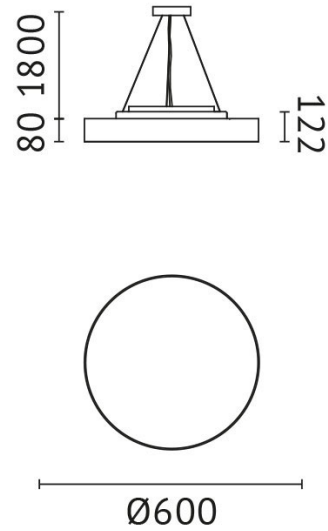

LIGHT-48WW1

Light up with: SMD LED
System power: 49 W
Luminous flux: 4596 lm
colour temperature: 3000 K
colour rendering index: CRI >80
Power supply: with power supply
connection voltage: 230 V
system efficiency: 94 lm/W
protection class: 1
outside diameter: 600 mm
colour: white
version: cover PMMA, opal
INFO*: dimmable on request
dimension: H=80 mm