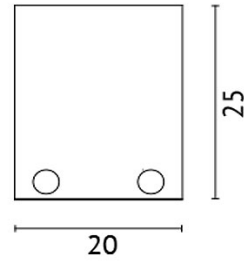

PUR-EKE7

weight: 0,030 kg

colour: anodized aluminium

material: aluminum

INFO*: End cap closed, Square incl. screws

dimension: L=20*H=25 mm

Adresse/Kontakt