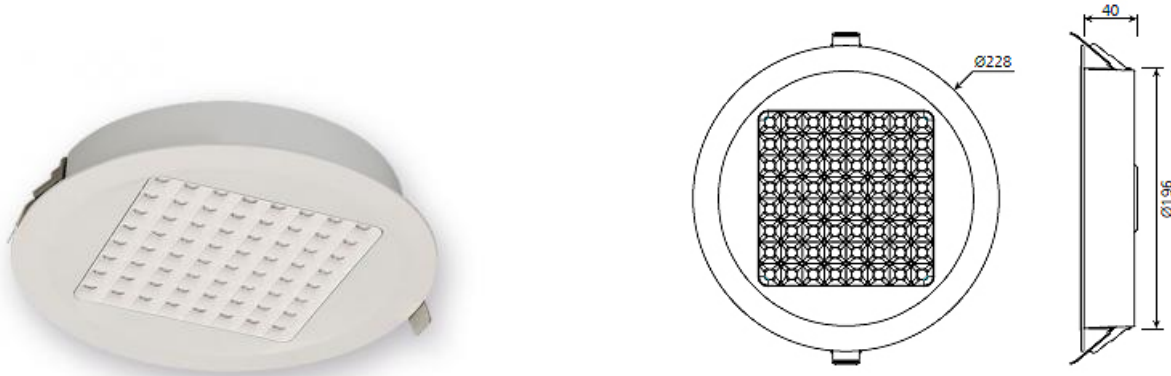

EVA-25WW1

Light up with: LED
System power: 25 W
Luminous flux: 3131 lm
colour temperature: 3000 K
colour rendering index: CRI >80
beam angle: 90 °
Power supply: with power supply
connection voltage: AC 200-240 V
system efficiency: 125 lm/W
protection class: 1
outside diameter: 228 mm
wall and ceiling cut: 205 mm
weight: 0,808 kg
colour: white
dimension: H=40 mm
ldt intern: 11.2020
lifespan: > 35.000 h
protection type: IP54