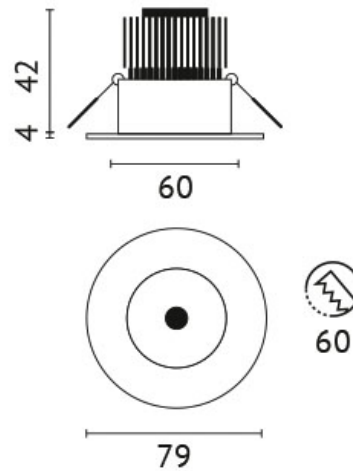

ELRIP-6SW7-K

quantity lamps: 1

Light up with: CoB-LED

System power: 6 W

Luminous flux: 594 lm

colour temperature: 2700 K

colour rendering index: CRI >80

beam angle: 38 °

Power supply: with power supply

connection voltage: 220-240 V

system efficiency: 99 lm/W

protection class: 2

outside diameter: 79 mm

wall and ceiling cut: 60 mm

weight: 0,256 kg

colour: matt aluminium

version: fixed

dimension: H=59 mm

protection type: IP65

Adresse/Kontakt