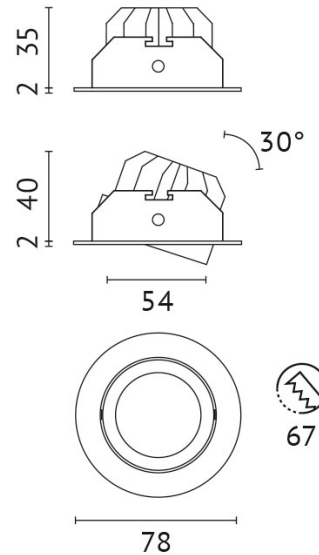

ELKN-8SW1

quantity lamps: 1

Light up with: COB LED

System power: 8 W

Luminous flux: 604 lm

colour temperature: 2700 K

colour rendering index: CRI >80

beam angle: 40 °

pivotable: 30 °

Power supply: incl. external power supply

connection voltage: 220-240 V

operating current: 180 mA

system efficiency: 74 lm/W

protection class: 2

outside diameter: 78 mm

wall and ceiling cut: 70 mm

installation depth: 40 mm

weight: 0,260 kg

colour: white

material: die-cast aluminum

ldt intern: 8.2021

Adresse/Kontakt