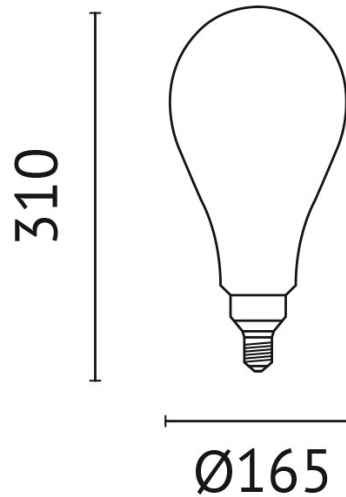

BULB-A165-6W4

quantity lamps: 1

Light up with: LED E27

System power: 6 W

Luminous flux: 341 lm

colour temperature: 2100 K

beam angle: 360 °

connection voltage: 230 V

system efficiency: 57 lm/W

outside diameter: 165 mm

colour: gold

version: dimmable

INFO*: Watts replacement: 40W

dimension: H=310 mm

lifespan: 6000 h

Adresse/Kontakt